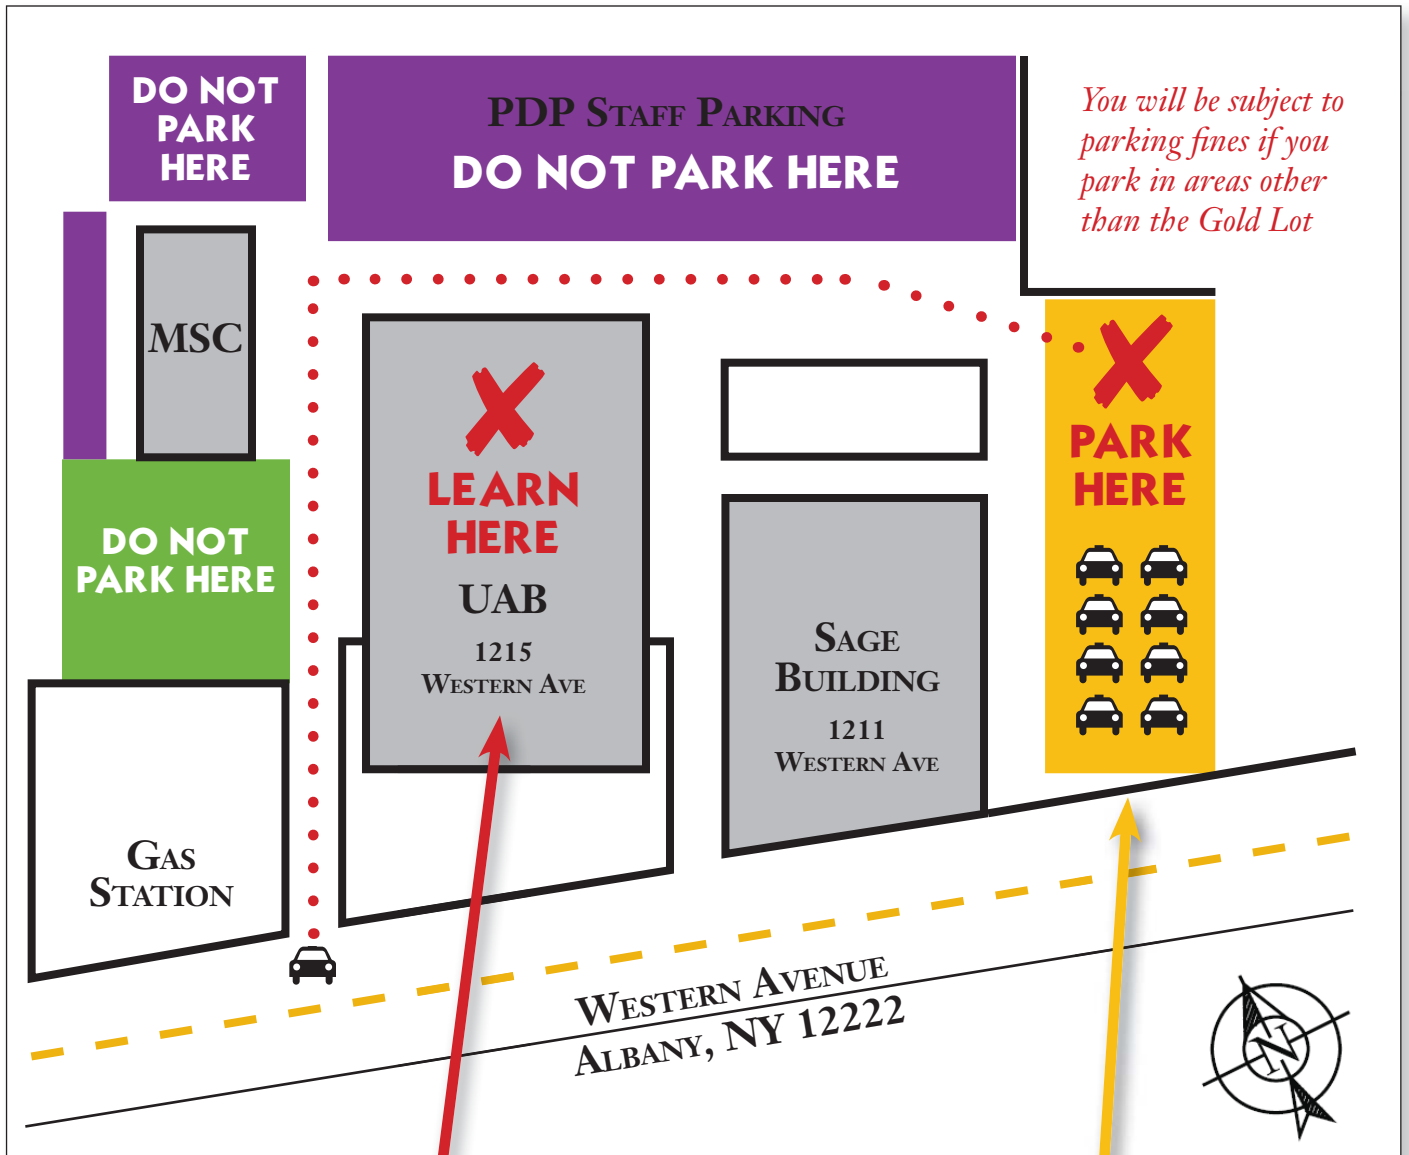

UAB Trainee Parking Map

You will be subject to parking fines if you park in areas other than the Gold Lot

THE PDP ALBANY TRAINING CENTER IS ON THE 4TH FLOOR OF THE UAB (ROOMS 431-437)
Remember to place the parking pass you received face-up on your dashboard

YOU MUST PARK HERE in UAB Gold Lot
Marked with red & white "Professional Development Program Trainee Parking" sign